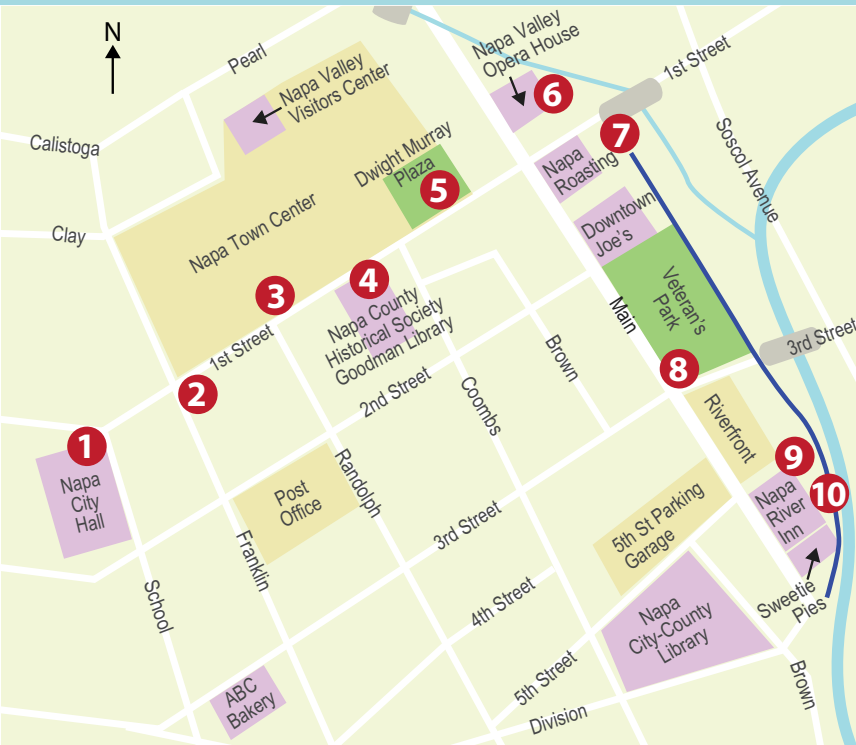

Napa ARTwalk 2010/11 EXHIBITION MAP

MAP KEY

- ARTwalk 2010 Sculpture Location
- Public Park or Plaza
- ARTwalk 2010 Voting Station
- Napa River
- Bridge
- River Trail

Q: What are those black and white boxes?
 A: They are called "QR Codes", a new communication tool that will directly link you to the Napa ARTwalk audio tour.

QR codes work like bar codes. If you have a smart phone, you can download a free scanner app (such as Quick Mark or QR Reader for iPhone). Then "scan" the code with your phone's camera and your phone will be immediately linked to the Napa ARTwalk audio tour on www.napaartwalk.org. You will hear the artist's statement and be able to see other information about the sculpture and the artist who created it.

(cut ballot along line)

Napa ARTwalk 2010/11 BALLOT

Visit all ten sculptures and pick your favorite below by checking the white box next to your choice. Then drop your ballot at an ARTwalk Voting Station (see purple boxes on map for locations). The winning artist will receive the 2010/11 Napa ARTwalk People's Choice Award!

Stephen Fitz-Gerald

10 THE THRONE

Nicky Falkenhayn

Photo courtesy Napa Valley Register

Napa ARTwalk is a new program designed to enhance the public environment and promote the understanding and enjoyment of public art by inviting artists to exhibit their art in downtown Napa on a temporary basis. It is a collaborative project presented by the Napa Community Redevelopment Agency and Arts Council Napa Valley. The theme for this year's program is "Celebrating the Napa River". Artists from five Western states (CA, OR, WA, AZ, NV) were invited to apply and ten were selected by a jury of arts professionals.